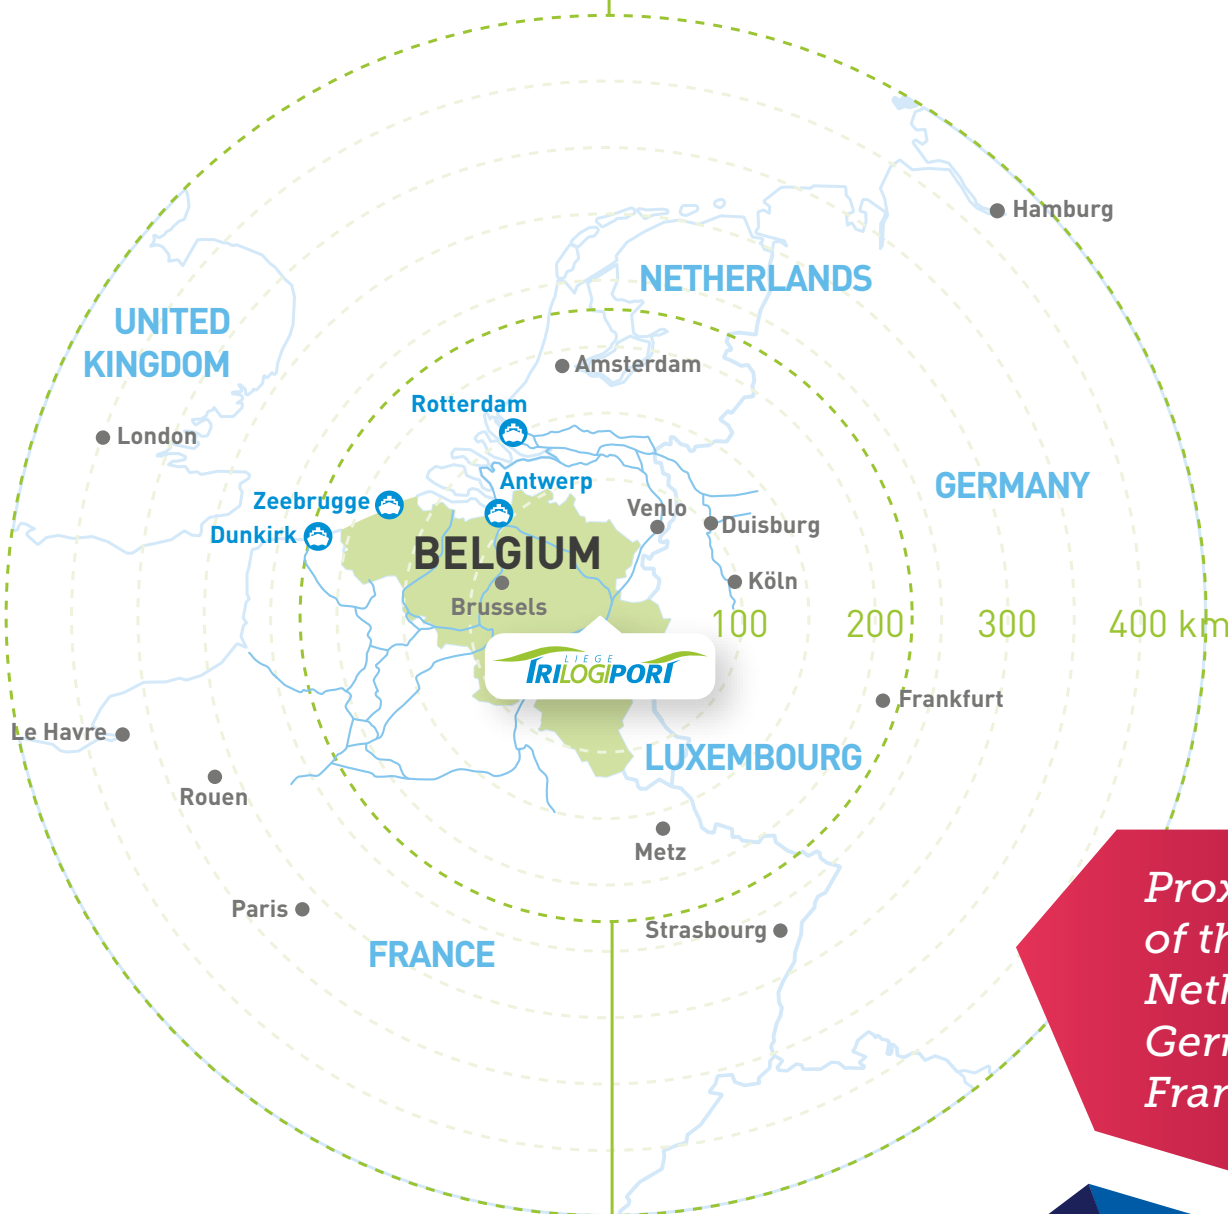

Available for rent immediately!

Multimodal maritime & logistics platform at the heart of Europe's 3rd inland port

Are you looking for a **warehouse** or **distribution centre**?

Does your company want to establish its **core activities** in **Europe**?

Liège Trilogiport offers **dynamic warehouses!**

Join our European Gateway!

MULTIMODAL LOGISTICS SITE

© Trilogiport - Olivier Lagae

An excellent geographical situation at the heart of Europe!

60%

of the European purchasing power in a radius of 500km!

Proximity of the Netherlands, Germany and France

56 millions
of European consumers
within a distance of 250 km!

Liège Trilogiport benefits from an exceptional geographical situation and is located at the heart of a multimodal network with excellent:

Port connections

Direct connections with Antwerp, Rotterdam, Zeebrugge and Dunkirk

Highway connections

Immediate proximity to the E25, E42, E40, E313
Proximity of the Netherlands, Germany, France and Luxembourg